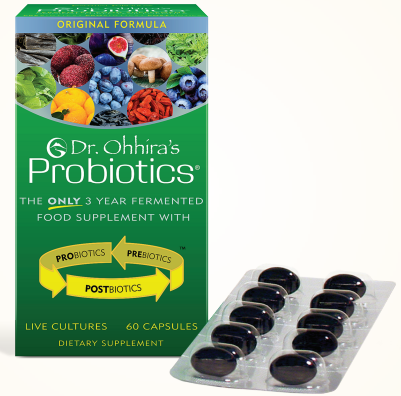

Dr. Ohhira's Probiotics® Original Formula

ESTIMATED WEEKLY DOSAGE: 21 capsules

Dr. Ohhira's Probiotics® combines ancient fermentation techniques with modern science to create a powerful formula that remodels the GI environment to encourage the growth of an individual's own healthful strains of naturally occurring bacteria while discouraging the invasive strains.

Developed by renowned microbiologist Iichiroh Ohhira, Ph.D., over thirty years ago, this exclusive formula is fermented for three years and encapsulated in its own nutritious prebiotic culture that allows the beneficial bacteria to thrive, thus maximizing its health-giving properties. Live, viable bacteria are all natural, never freeze-dried and require no refrigeration.

www.essentialformulas.com
1 (800) 430-6180

30 CAPSULES UPC:
69592712127

60 CAPSULES UPC:
69592712125